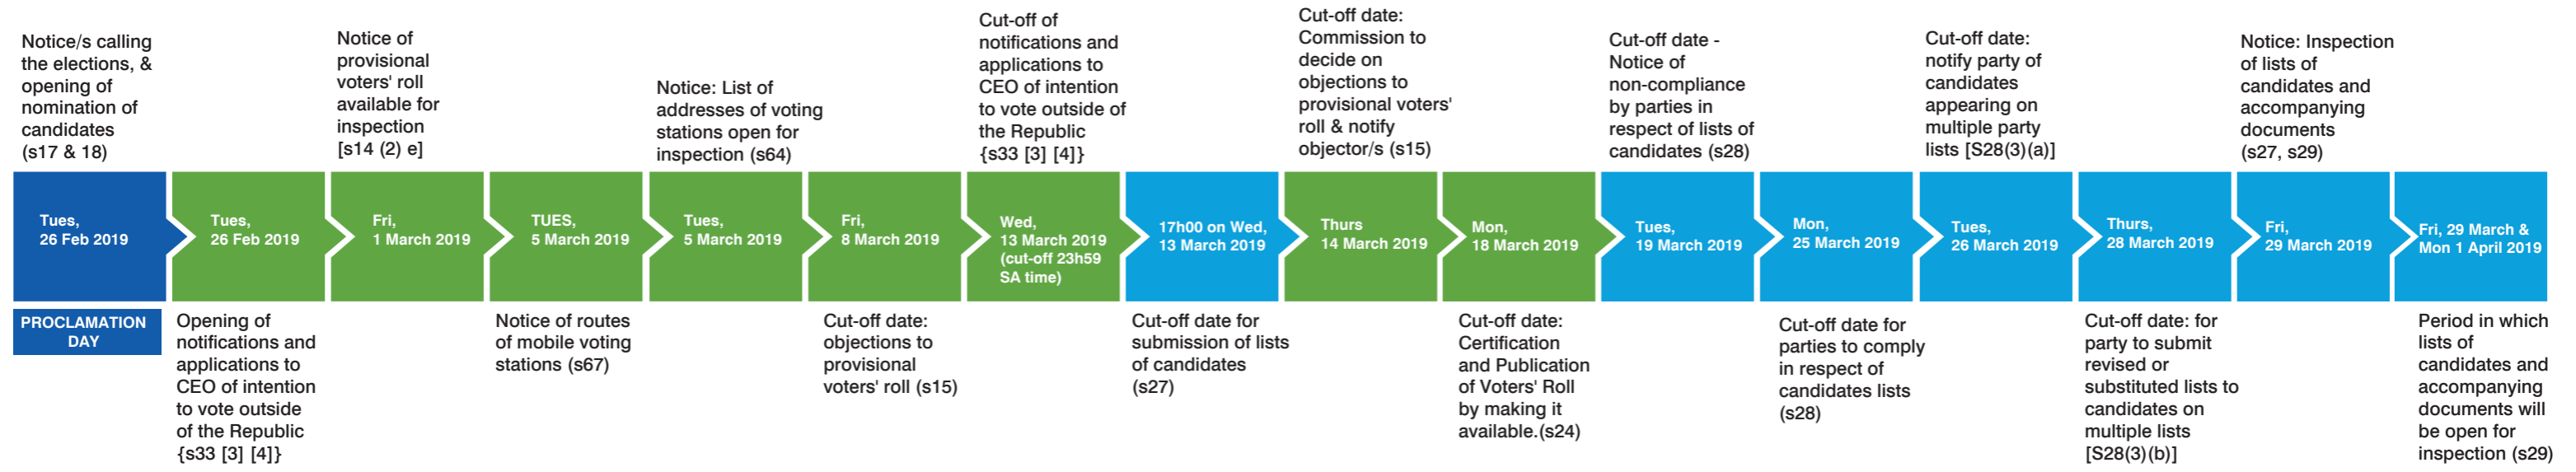

2019 NATIONAL AND PROVINCIAL ELECTIONS TIMETABLE

Key dates for Parties
Key dates for Voters

YOUR X IS YOUR SAY

An act required in terms of the Electoral Act, or the Regulations, to be performed by not later than a date stated in the election timetable, must be performed before 17:00 on that date unless stated otherwise.