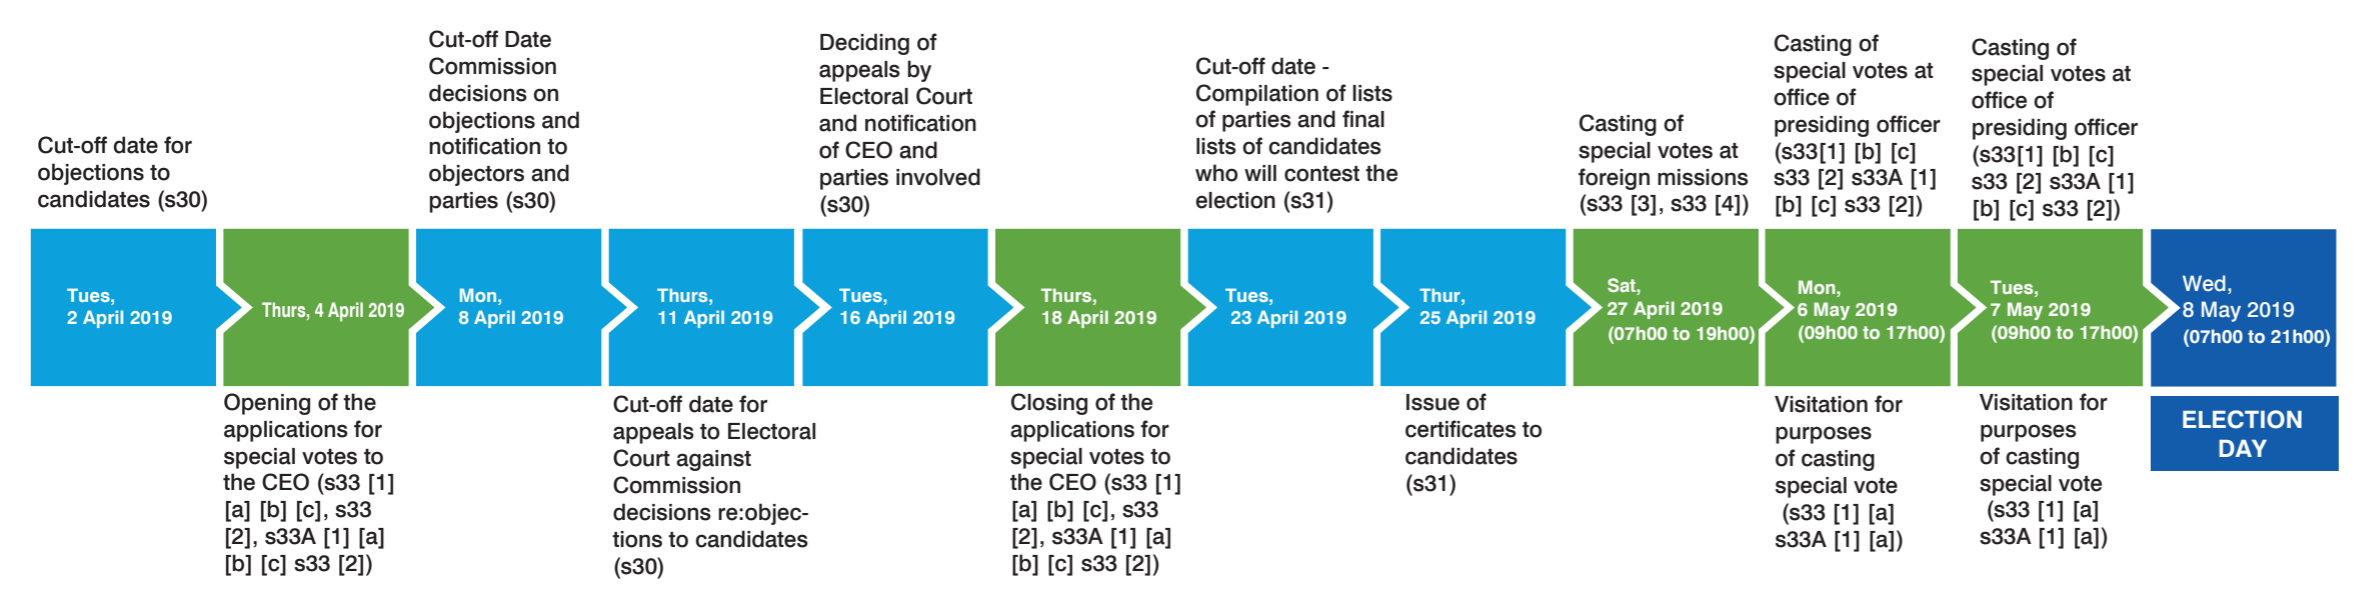

2019 NATIONAL AND PROVINCIAL ELECTIONS TIMETABLE

Key dates for Parties
Key dates for Voters

YOUR X IS YOUR SAY

An act required in terms of the Electoral Act, or the Regulations, to be performed by not later than a date stated in the election timetable, must be performed before 17:00 on that date unless stated otherwise.