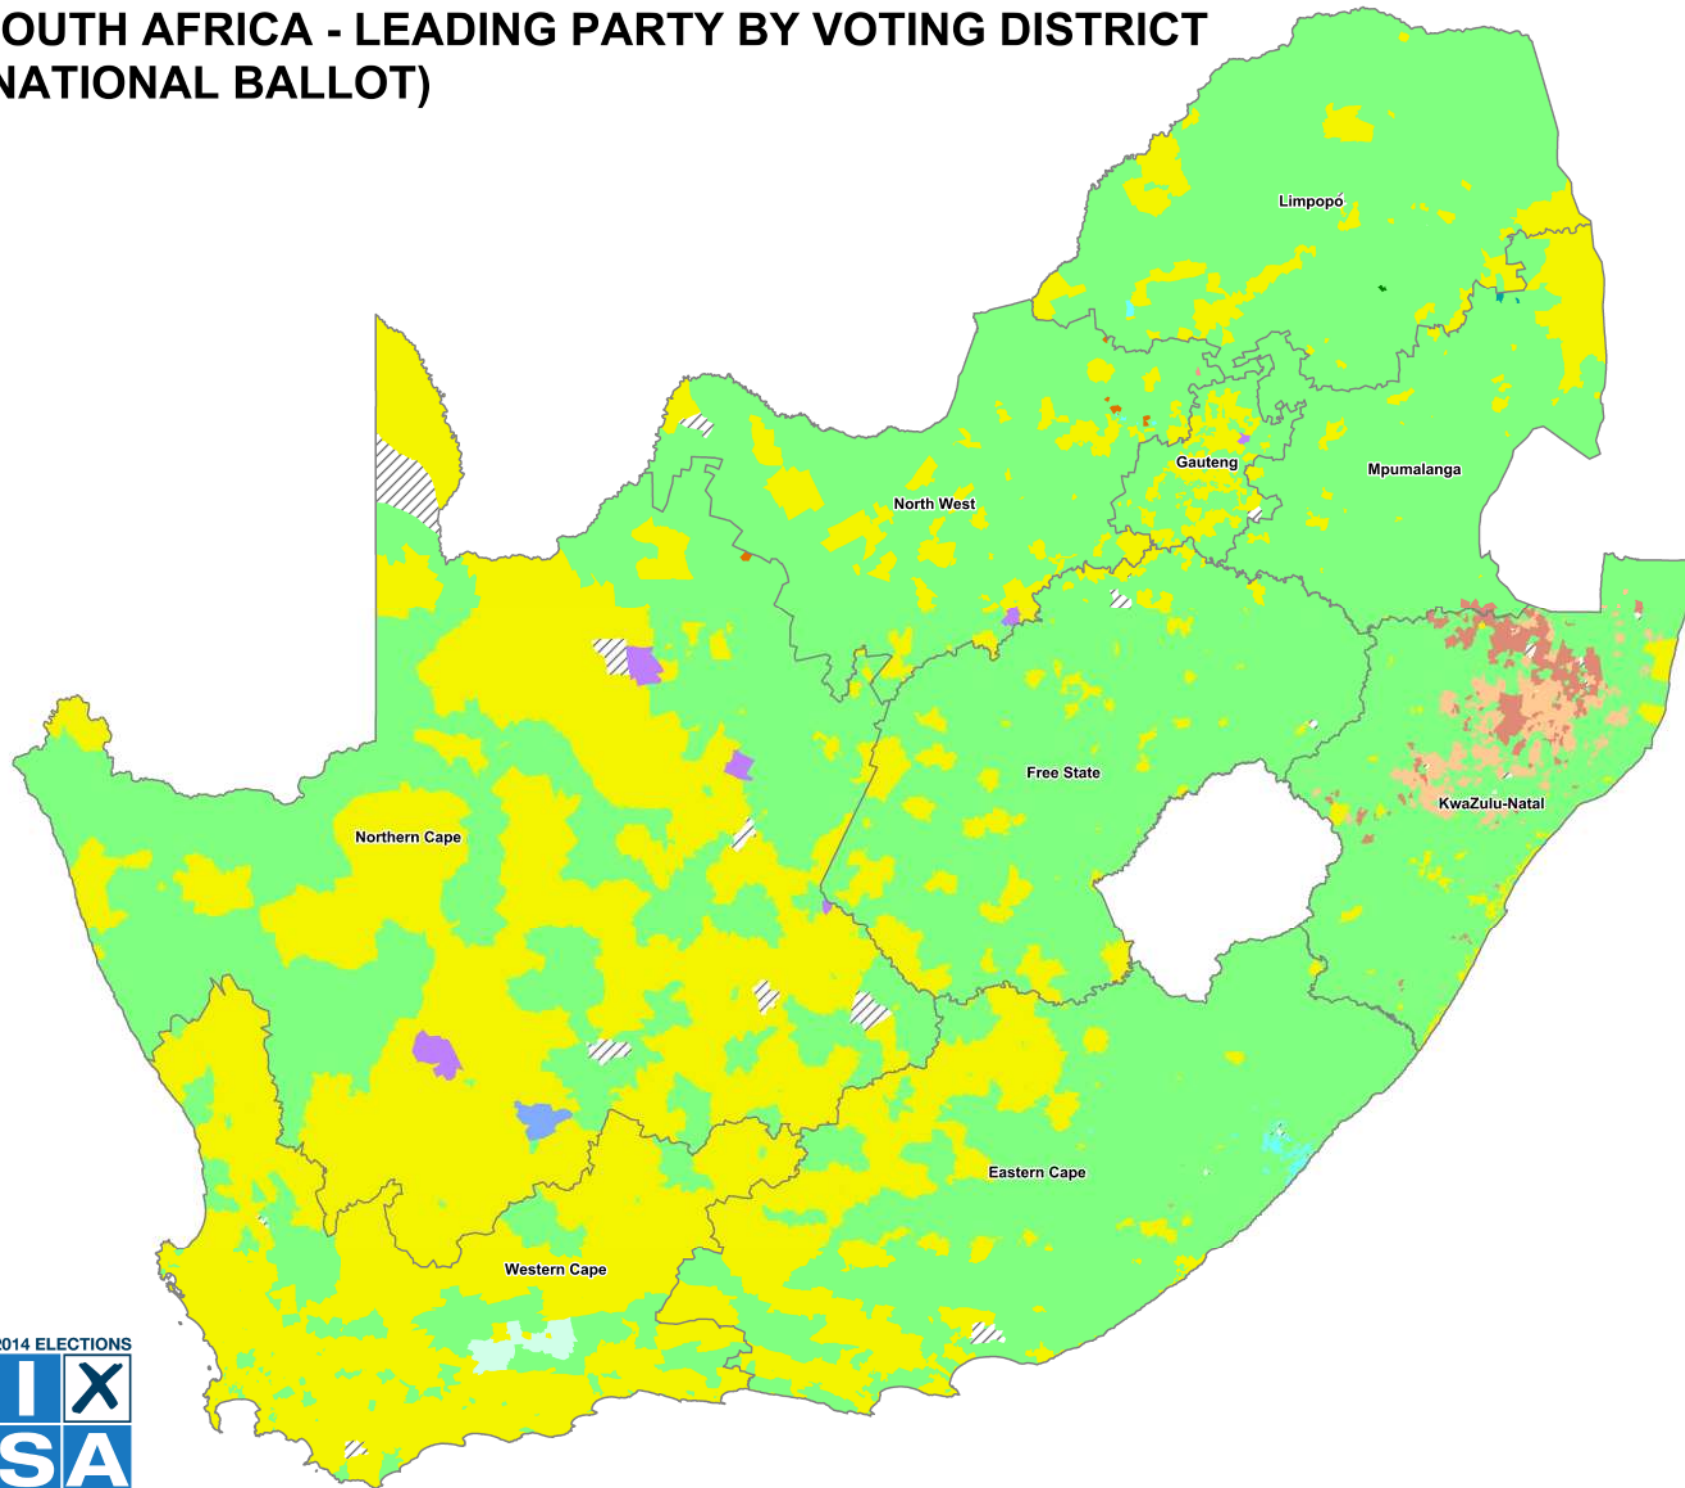

SOUTH AFRICA - LEADING PARTY BY VOTING DISTRICT (NATIONAL BALLOT)

LEGEND	
	VF PLUS
	WASP
	ACDP
	AIC
	ANC
	APC
	AGANG SA
	AL JAMA-AH
	AZAPO
	BRA
	COPE
	DA
	EFF
	FINLA
	FN
	ICOSA
	IFP
	KISS
	KGM
	MF
	NFP
	PAC
	PAM
	PA
	PAL
	UBUNTU
	UCDP
	UNICO
	UDM
	TIE
	NOT AVAILABLE